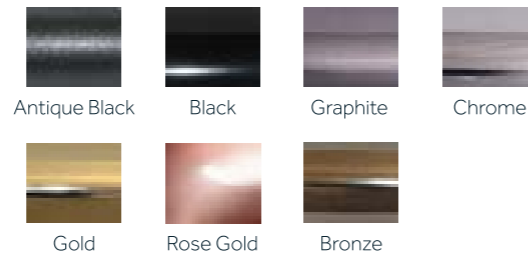

LETTERPLATE

This high security weather sealed letterplate has an anti-snap flap, making it both stylish and secure.

KNOCKERS

Urn Knocker Spy Urn Knocker Slimline Urn Knocker Spy Slimline Urn Knocker

AVAILABLE COLOURS

* Rose Gold is available in the Lever/ Lever handle and Letterplate only.

HERITAGE RANGE

HANDLES

Heritage Lever / Lever Handle Heritage Lever / Lever Pad Pull Knob Finger Pull

KNOCKERS

The Heritage bullring knocker is the final finishing touch to an elegant front door, and has the feel of durability and quality.