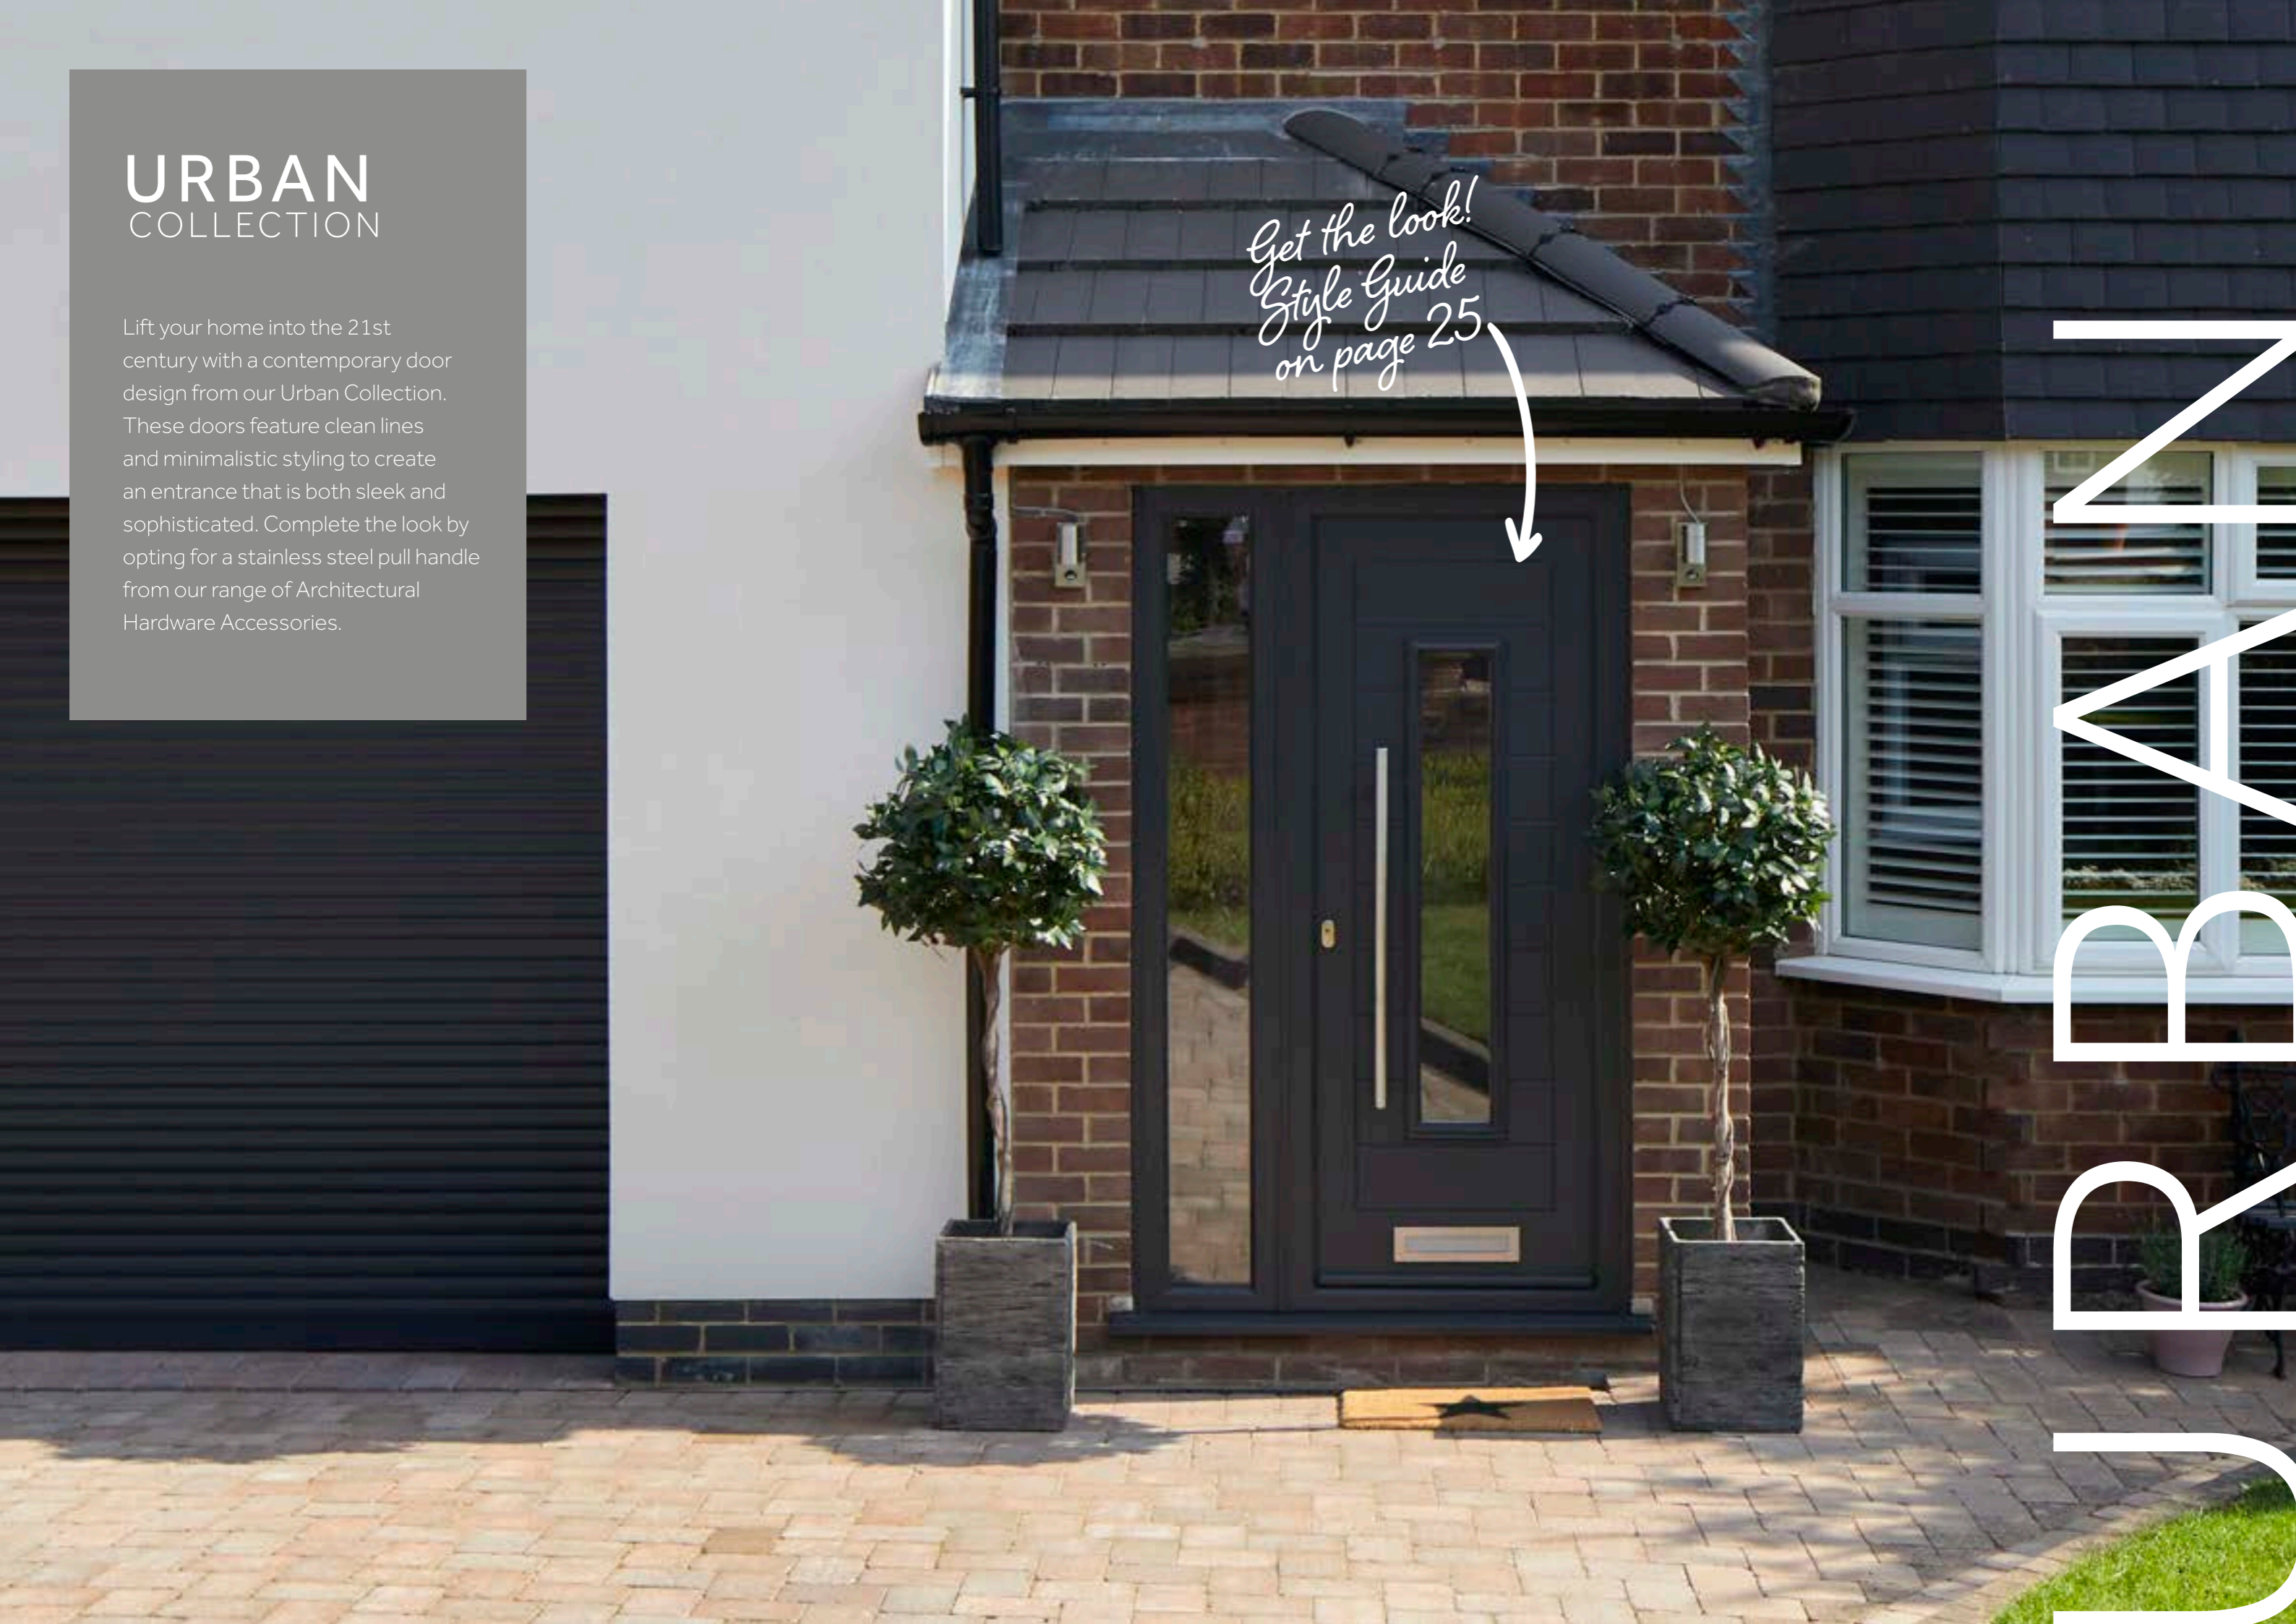

URBAN COLLECTION

Lift your home into the 21st century with a contemporary door design from our Urban Collection. These doors feature clean lines and minimalistic styling to create an entrance that is both sleek and sophisticated. Complete the look by opting for a stainless steel pull handle from our range of Architectural Hardware Accessories.

*Get the look!
Style Guide
on page 25*