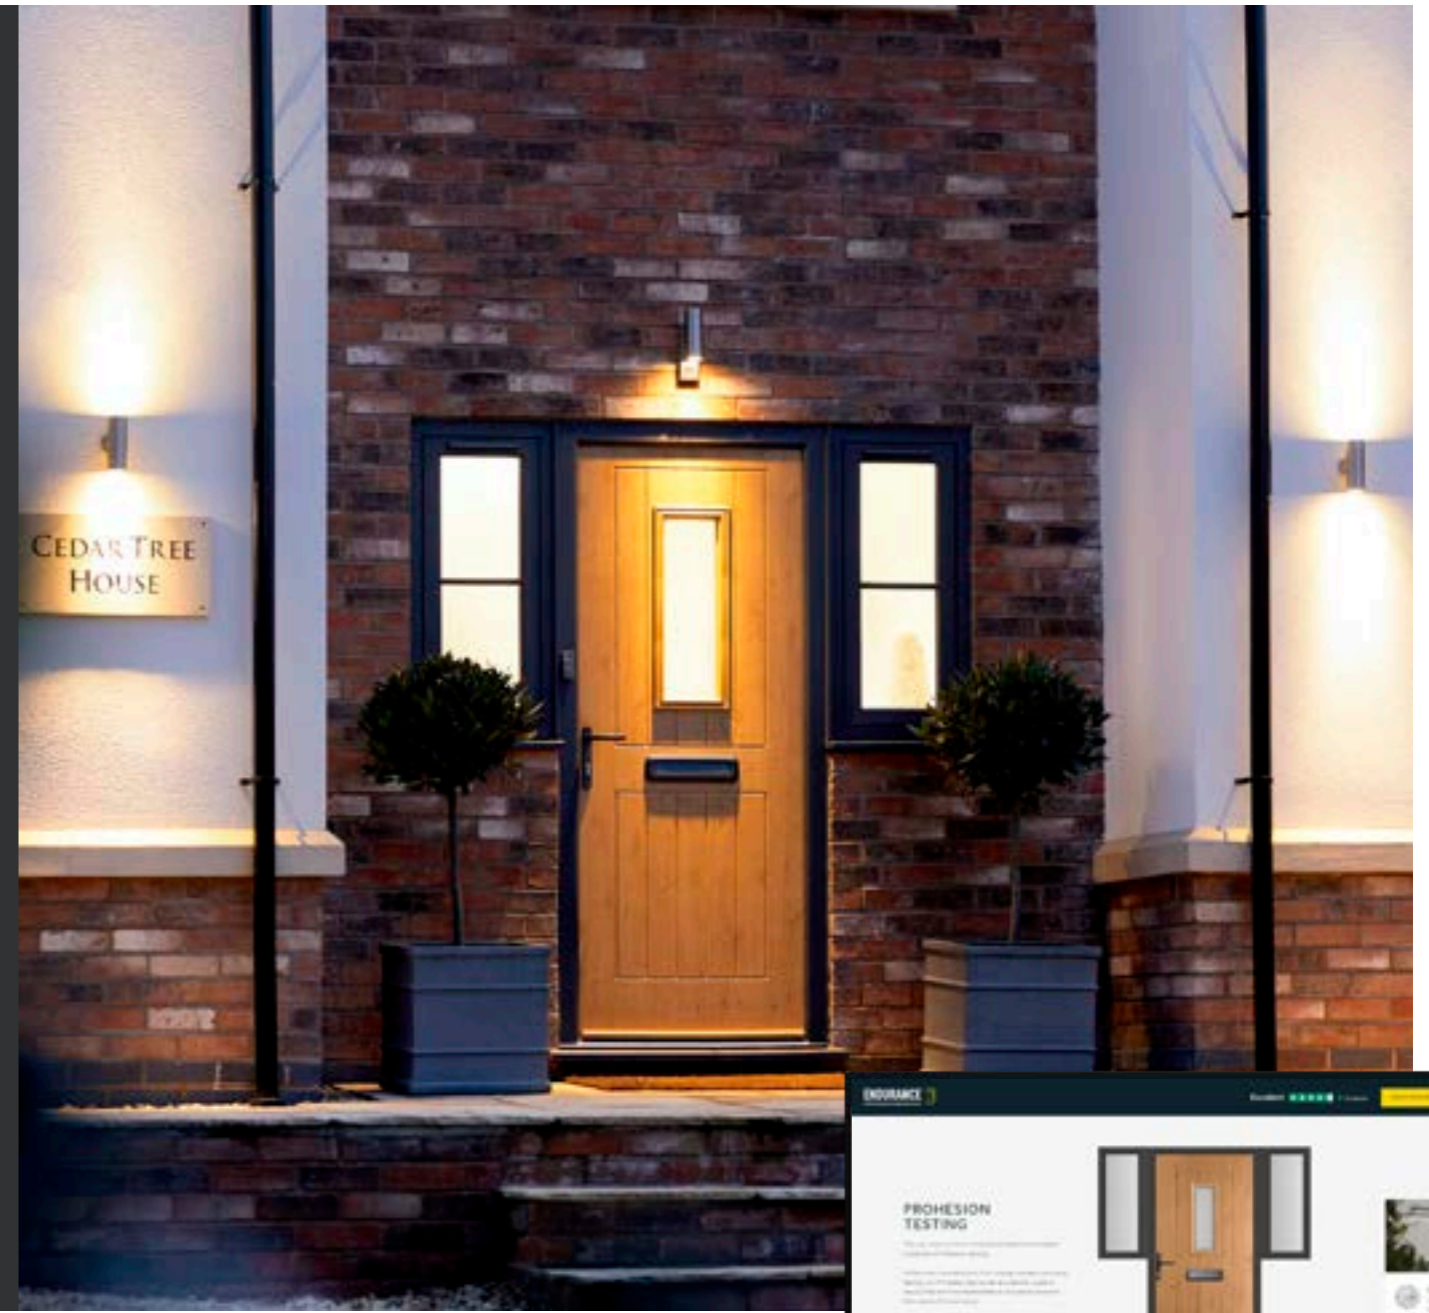

DESIGN THE DOOR OF YOUR DREAMS

Take the guess work out of creating your dream entrance with our innovative Virtual Home Door Designer.

Take a picture of your home and you'll be able to try our full range of different door designs, colours and glazing options to create a realistic vision of your finished entrance. Visit endurancedoors.co.uk or scan the code below on your Smartphone to design your dream door today.

80 DOOR STYLES

18 COLOURS

60 GLASS DESIGNS